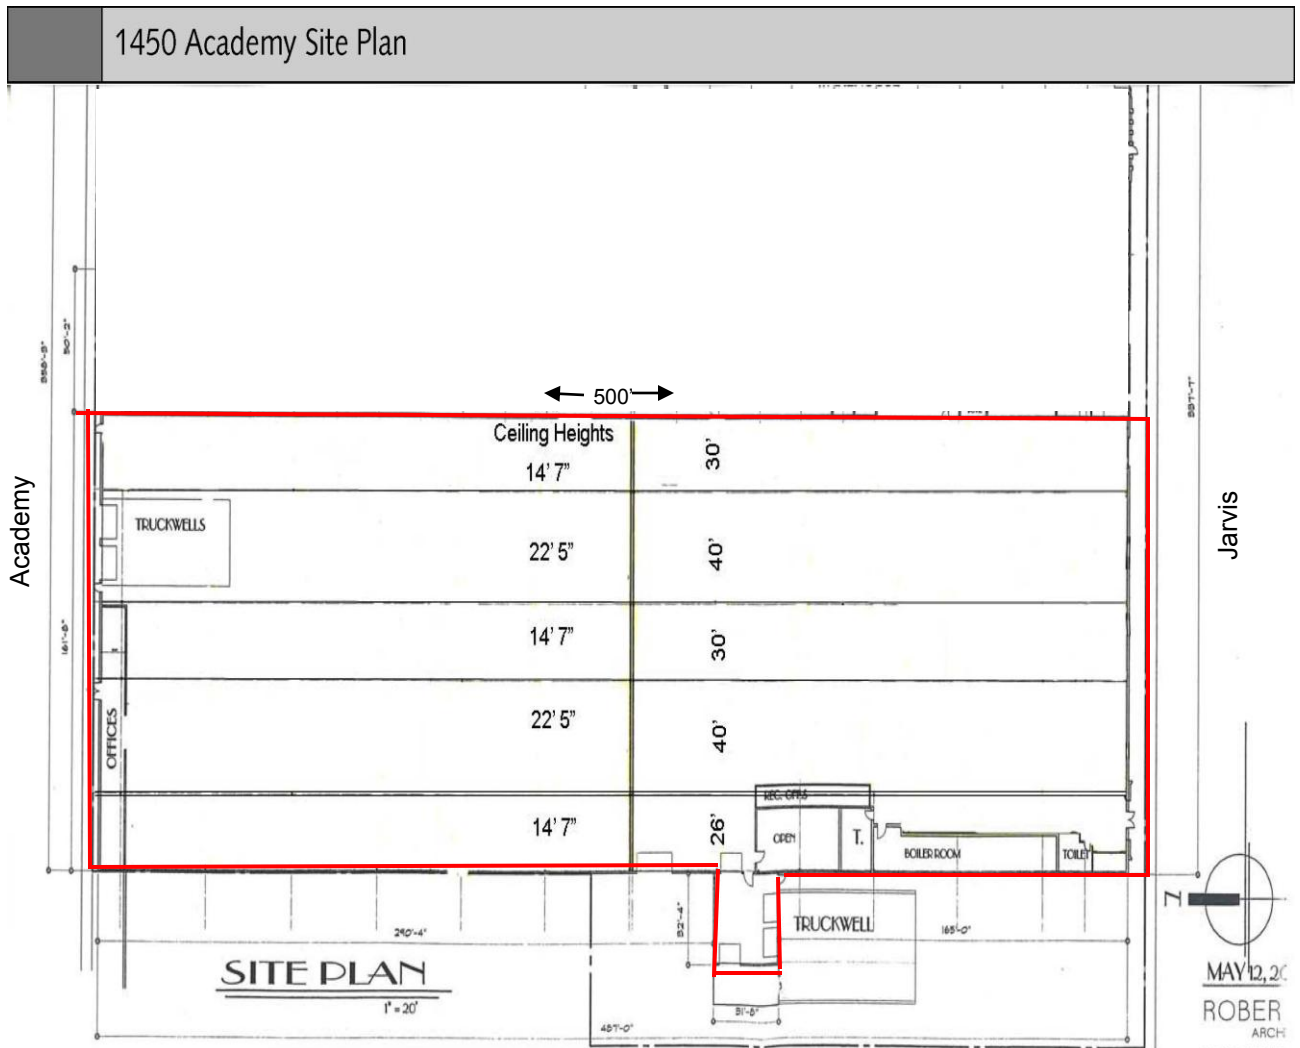

# Floor Plan & Aerial Map

02/27/10

Tyson Butts  
248.331.0215  
tbutts@pa-cres.com

3000 Town Center, Suite 2222  
Southfield, MI 48075  
www.zicorproperty.com